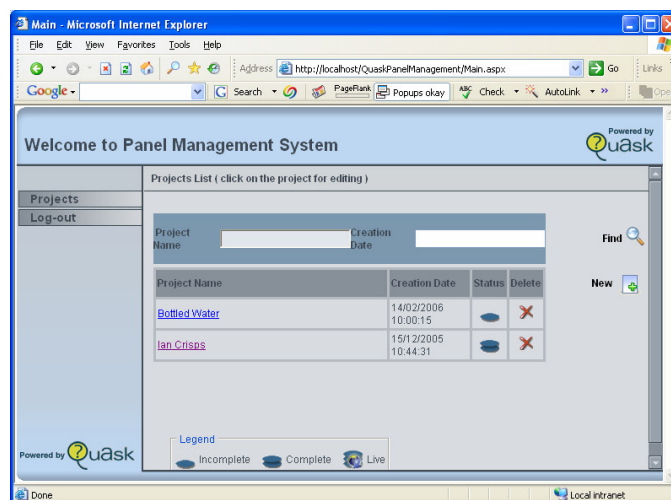

What is Panel Plus

Whilst FormArtist Server and FormArtist WorkFlow allow a wide variety of surveys to be conducted, Panel Plus allows organizations conducting market research to manage panels of respondents. It provides a login framework as well as supporting email notification and reminder capabilities.

Experimental Design

There is also support for Experimental Designs. You are able to supply Experimental Design files that can be associated with your survey projects and a panel of respondents. This data is then fed into forms automatically as each panel member responds.

Features

- Manage panel based surveys
- Attach a FormArtist form to a panel project
- Match panels of respondents to projects
- Panel members can log on using a browser and can access any projects to which they have been assigned
- Full email notification and reminder support
- Test projects in draft mode before switching live
- Take a live project offline
- Experimental Design support
- Blind Code support

You can generate experimental design files supporting any number of products and panel members. A design file can then be imported into the panel management module and attached to the panel list.

When a panel member logs on to the form, the necessary product codes are passed into the form.